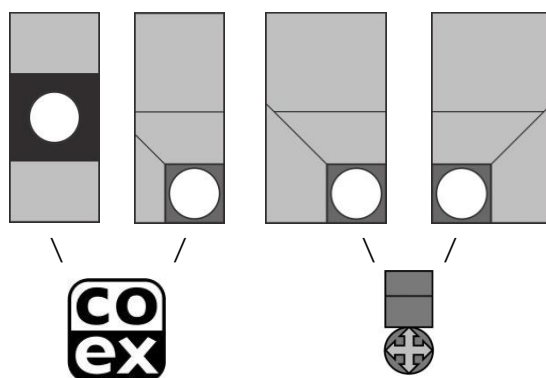

Zia 8.124 [a] CoEx® bean2cup

Dimensions

	mm
Machine	h 796
	w 365
	d 420
Base Cabinet	h 850
	w 365
	d 420
Weight	45 kg

Selections

Whole bean coffee	Hot Chocolate
Espresso	Chocomilk
Freshbrew Coffee	Espresschoc
Double Espresso	Coffeeshoc
Cappucino	
Cafe au Lait [ground]	
Cafe Latte	Whitener
Customized recipes **	Hot Water
Chilled Sparkling Water **	Jug Selections

** optional, ask for details & conditions

Specifications

- MoVeC-ICEq® & USB upload
- 10,4" full color touch screen
- User Interface : DJD/Scope
- Menu structure for selections
- Direct start optional
- Multiple languages possible
- Glass detecting Cup-sensor
- Strength selections menus
- Connection for payment systems [MDB]
- Boiler: 2x 0.4L

Canisters

Connections

- 220-240 Volt AC
- 50/60 Hz
- 2900 Watt
- 10-16 Amp
- ¾" BSP [15 mm] mains
- waterfilter & waterlock recommended
- USB
- LAN or Wifi

Capacities

	#	Size	Gram	Cups
Whole Bean Coffee	1	DC	900	125
Ground Coffee	2	90	900	125
Chocolate	3	120	2450	120
Milktopping	4	120	1600	265

Waste bucket

≥ 180

Number of cups may vary depending on settings