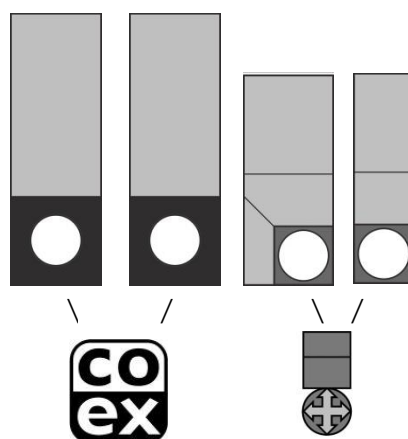

Zia 8.224 [aL] CoEx® bean2cup

Dimensions

	mm	
Machine	h* 876	
*Bean canisters will stick out 80 mm. Total height 796 + 80 = 876	w 365	
	d 420	
	Base Cabinet	h 850
	w 365	
	d 420	
Weight	45 kg	

Specifications

- MoVeC-ICEq® & USB upload
- 10,4" full color touch screen
- User Interface : DJD/Scope
- Menu structure for selections
- Direct start optional
- Multiple languages possible
- Number selections
- Jug functions menus
- Strength selection menus
- Connection for payment systems [MDB]
- Boiler 2x 0.4L

Connections

- 220-240 Volt AC
- 50/60 Hz
- 3450 Watt
- 1800 Watt [limited power enabled]
- ¾" BSP [15 mm] mains
- waterfilter & waterlock recommended
- USB and LAN

Selections

Whole bean coffee I	Hot Chocolate
Whole bean coffee II	Chocomilk
Espresso I	Espresshoc
Espresso II	Cappuccino
Double Espresso I	Café au Lait
Double Espresso II	Cafe Latte

customized recipes ** Hot Water
Chilled [sparkling] Water ** Jug Selections

** optional, ask for details & conditions

Canisters

Capacities

	#	Size	Gram	Cups
Whole Bean Coffee I	1	BC	1100	150
Whole Bean Coffee II	2	BC	1100	150
Chocolate	3	90	1850	90
Milktopping	4	60	800	130

Waste bucket

± 180

Number of cups may vary depending on settings